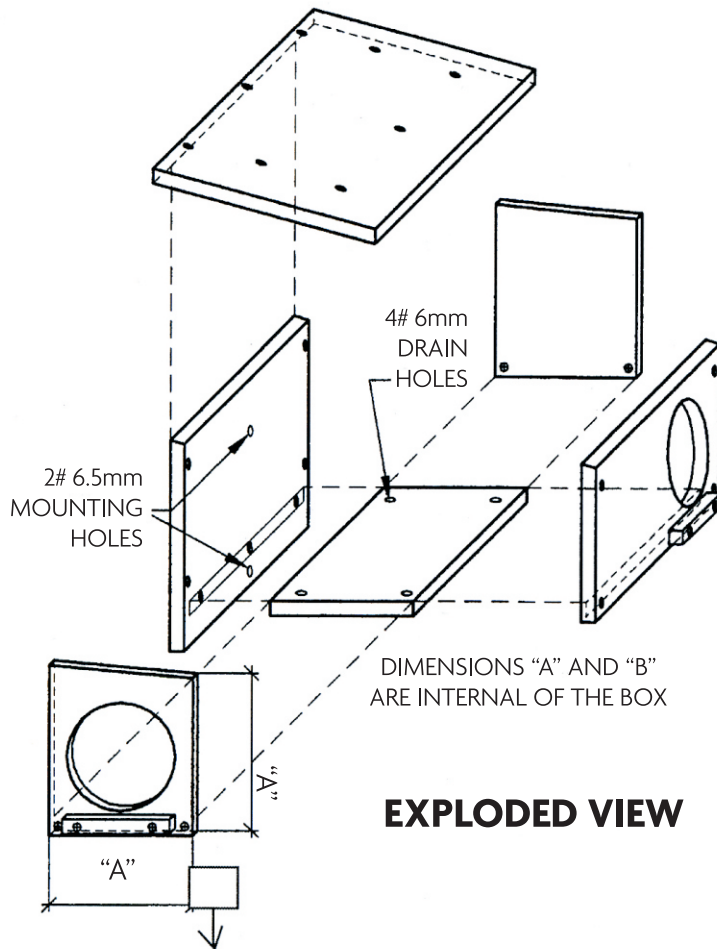

HORIZONTAL HABITAT/NEST BOX AND PLATFORM

HABITAT/NEST BOX

20mm EXTERIOR PLYWOOD

Side Elevation

HABITAT/NEST PLATFORM

20mm EXTERIOR PLYWOOD

Side Elevation