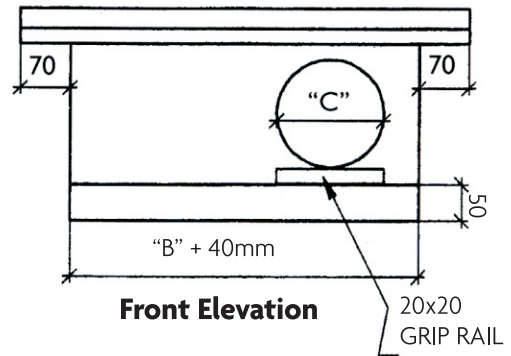

HORIZONTAL HABITAT/NEST BOX AND PLATFORM

HABITAT/NEST BOX

20mm EXTERIOR PLYWOOD

Side Elevation

HABITAT/NEST PLATFORM

20mm EXTERIOR PLYWOOD

Side Elevation