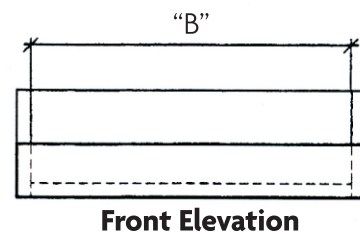

HORIZONTAL HABITAT/NEST BOX AND PLATFORM

HABITAT/NEST BOX

20mm EXTERIOR PLYWOOD

Side Elevation

HABITAT/NEST PLATFORM

20mm EXTERIOR PLYWOOD

Side Elevation