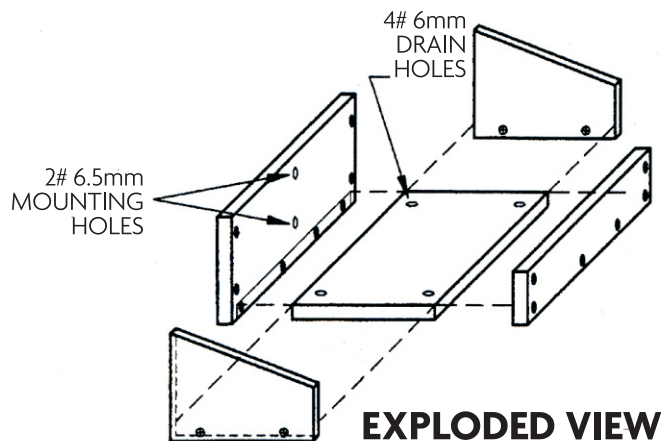

HORIZONTAL HABITAT/NEST BOX AND PLATFORM

HABITAT/NEST BOX

20mm EXTERIOR PLYWOOD

Side Elevation

HABITAT/NEST PLATFORM

20mm EXTERIOR PLYWOOD

Side Elevation